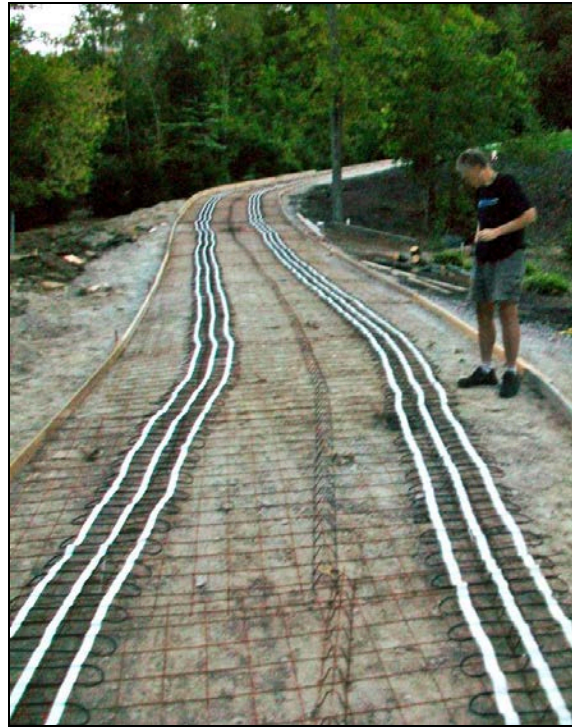

ClearZone Snow Melting Systems in Concrete (Tire Track Coverage)

CLEARZONE

Snow Melting Systems

WARMZONE

Premier Radiant Heating

CLEARZONE

WARMZONE
Premier Radiant Heating

ClearZone Heat Cable in Concrete
Perspective View

Illustration of ClearZone snow melting system in concrete.

CLEARZONE
System Components

*Cable typically installed 2" below surface.

WARMZONE
Premier Radiant Heating

Illustration of ClearZone snow melting system components.